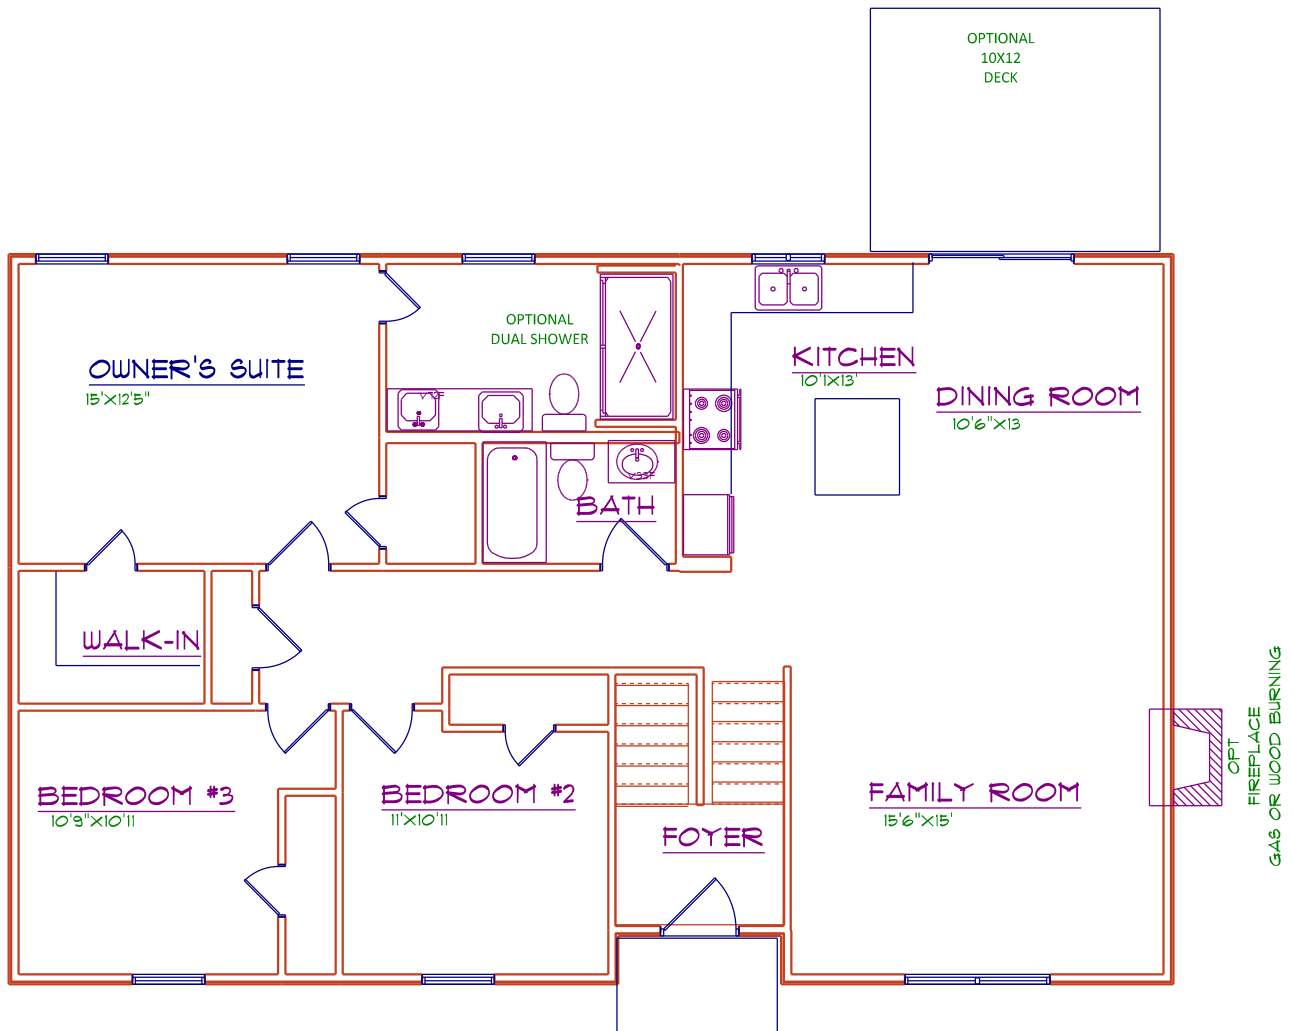

THE LEWIS III

2240 Sq.ft.

703-409-4647
jbgbuilders.com

LOWER FLOOR LAYOUT

1ST FLOOR LAYOUT