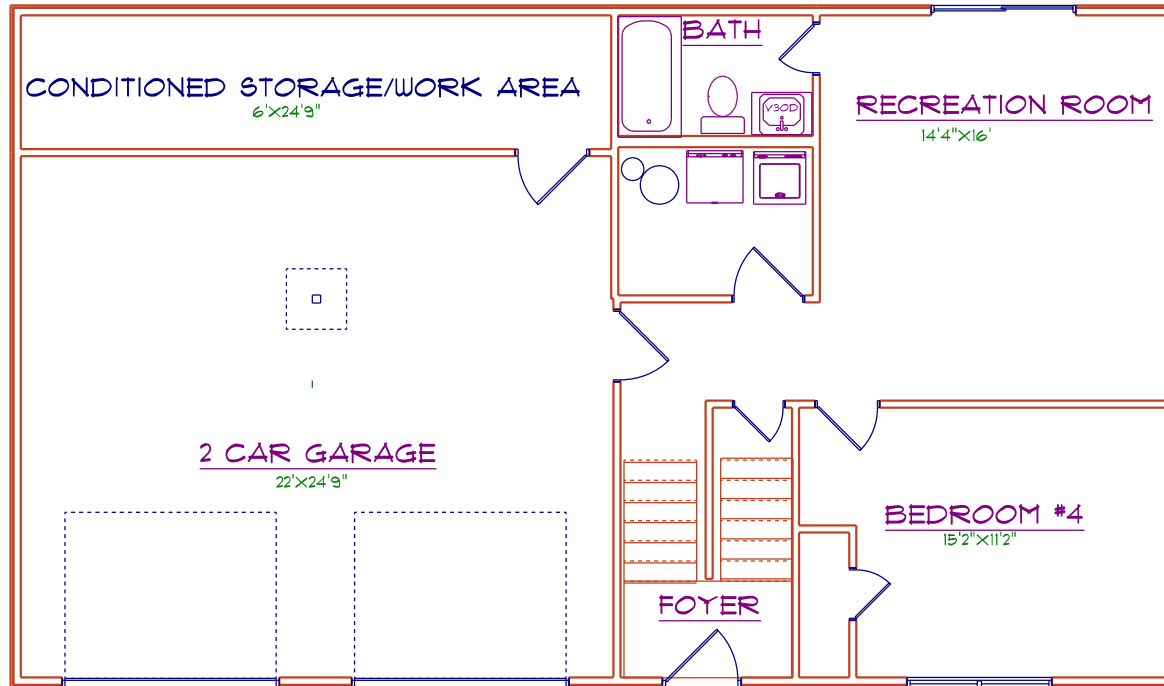

THE LEWIS III

2240 Sq.ft.

703-409-4647
jbgbuilders.com

LOWER FLOOR LAYOUT

1ST FLOOR LAYOUT